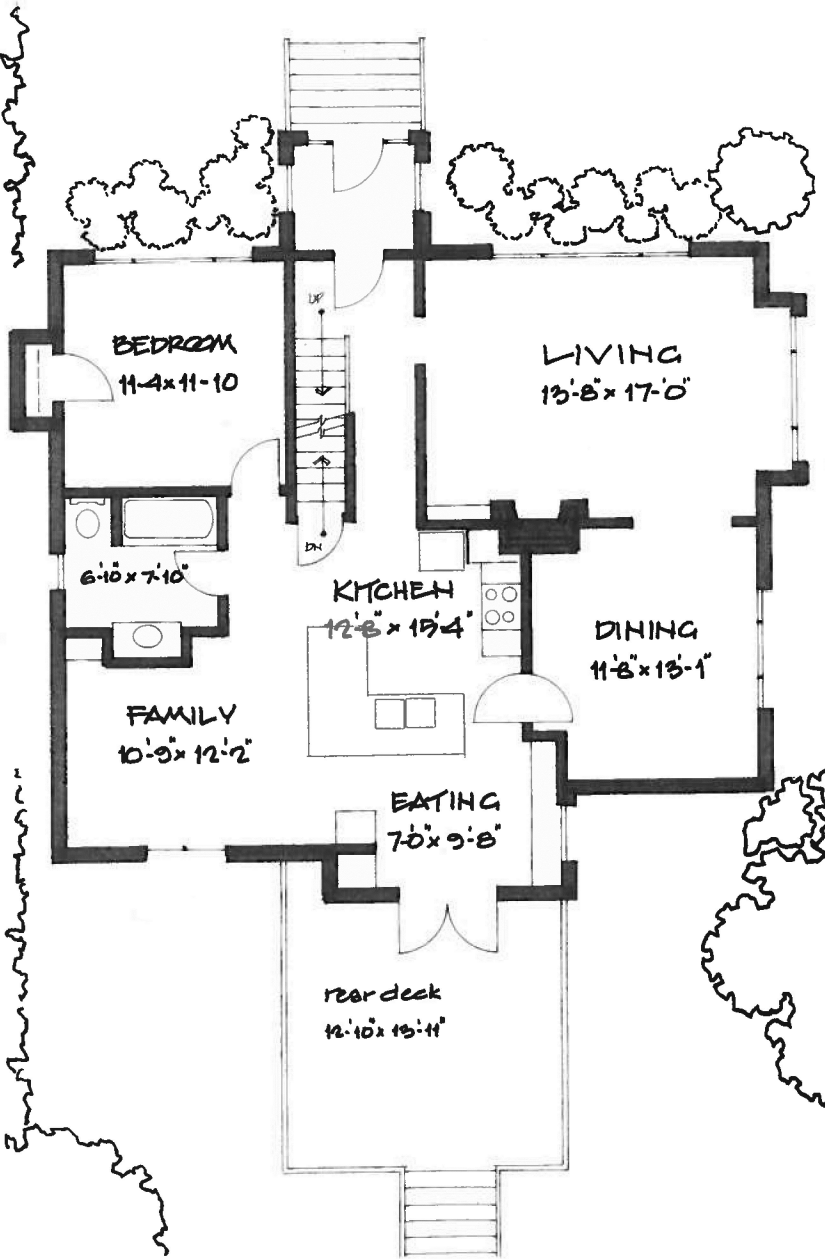

4068 West 11th. Ave.,
Vancouver, B.C.

UPPER FLOOR

BEDROOM
RECREATION

LOWER FLOOR

Schematics

(604) 435-4604

Room sizes should be considered approximate. Measurements are a guideline only and subject to certification if greater precision is required the purchaser MUST employ the service of a Registered Quantity Surveyor. E&OE. Do not scale.

UPPER FLOOR	552
MAIN FLOOR	1174
LOWER FLOOR	1013

TOTAL AREA 2739 sqft