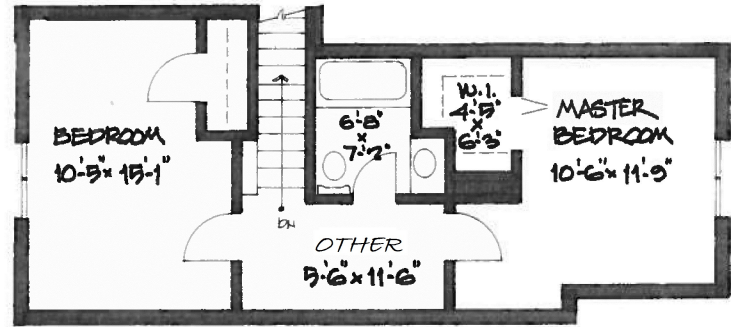

4068 West 11th. Ave.,
Vancouver, B.C.

UPPER FLOOR

BEDROOM
RECREATION

LOWER FLOOR

Schematics

(604) 435-4604

Room sizes should be considered approximate. Measurements are a guideline only and subject to certification if greater precision is required the purchaser MUST employ the service of a Registered Quantity Surveyor. E&OE. Do not scale.

UPPER FLOOR	552
MAIN FLOOR	1174
LOWER FLOOR	1013

TOTAL AREA 2739 sqft