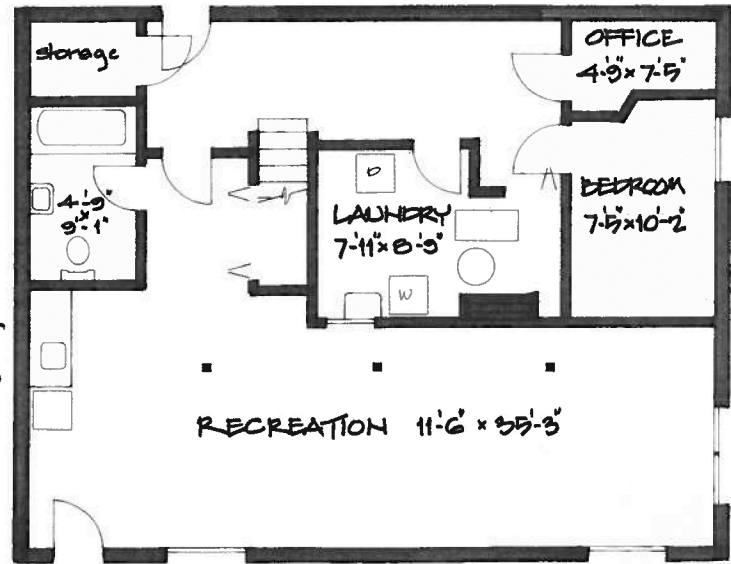

4068 West 11th. Ave.,
Vancouver, B.C.

UPPER FLOOR

BEDROOM
RECREATION

LOWER FLOOR

Schematics

(604) 435-4604

Room sizes should be considered approximate. Measurements are a guideline only and subject to certification if greater precision is required the purchaser MUST employ the service of a Registered Quantity Surveyor. E&OE. Do not scale.

UPPER FLOOR	552
MAIN FLOOR	1174
LOWER FLOOR	1013

TOTAL AREA 2739 sqft