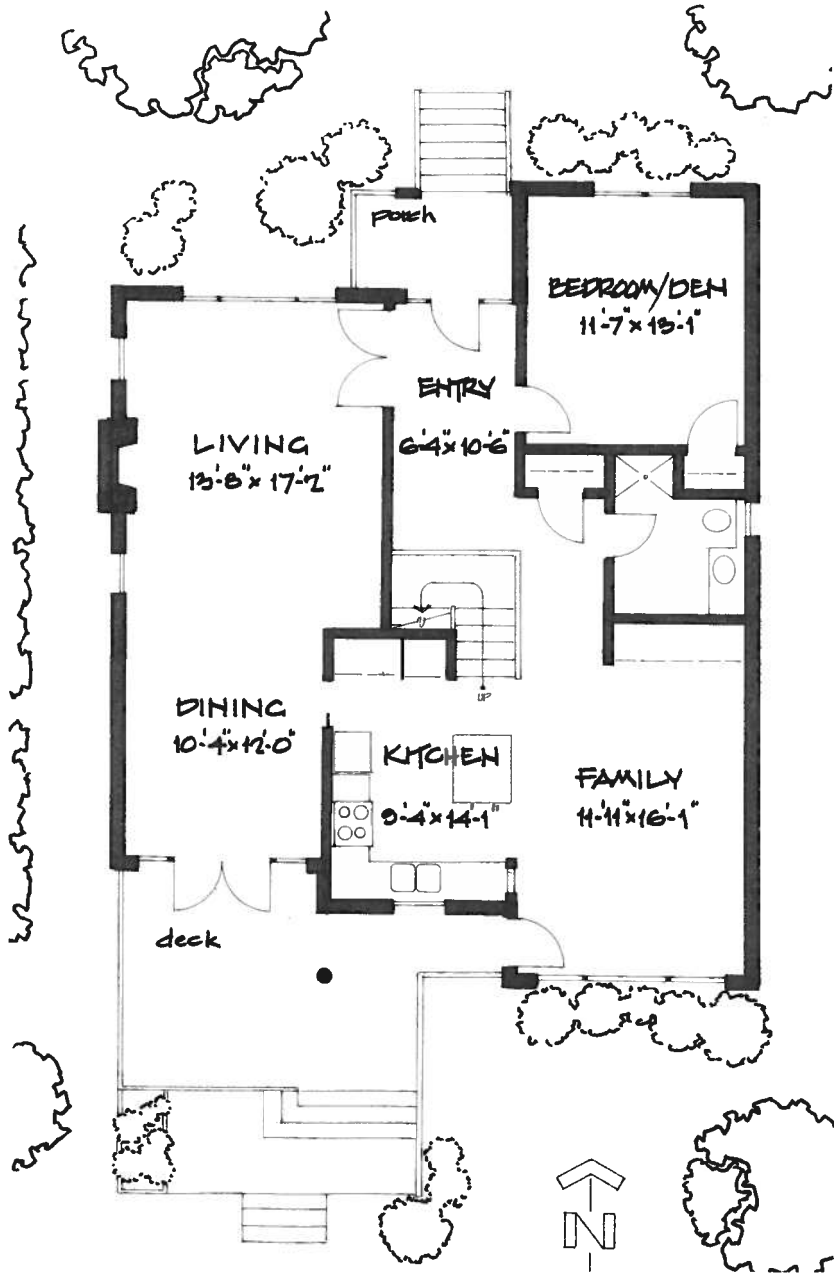

3982 West 24th. Ave.,
Vancouver, B.C.

Main Floor	1140
Upper Floor	734
Lower Floor	1143
TOTAL:	3017 sq. ft.

Room sizes should be considered approximate. Measurements are a guideline only and subject to certification. If greater precision is required the purchaser MUST employ the service of a Registered Quantity Surveyor. E&OE. Do not scale