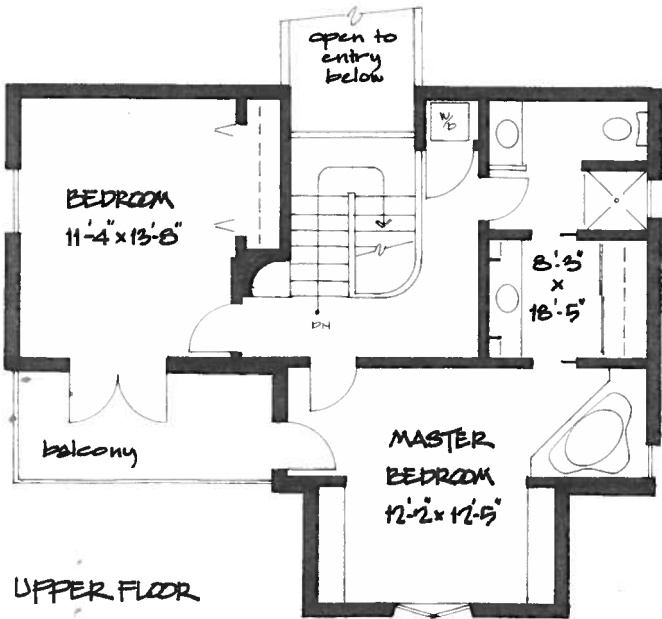

3982 West 24th. Ave.,
Vancouver, B.C.

Main Floor	1140
Upper Floor	734
Lower Floor	1143
TOTAL:	3017 sq. ft.

Room sizes should be considered approximate. Measurements are a guideline only and subject to certification. If greater precision is required the purchaser MUST employ the service of a Registered Quantity Surveyor. E&OE. Do not scale