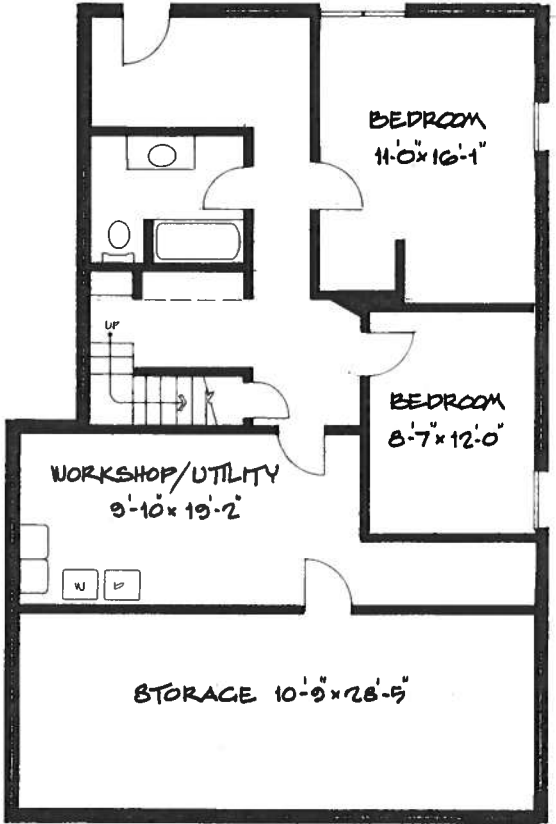

4089 West 15th. Ave.,
Vancouver, B.C.

UPPER FLOOR

LOWER FLOOR

Main Floor	1257
Upper Floor	512
Lower Floor	915
Studio	283
TOTAL:	2967 sq. ft.
Storage	401 sq. ft.

Schematics

Room sizes should be considered approximate. Measurements are a guideline only and subject to certification. If greater precision is required the purchaser MUST employ the service of a Registered Quantity Surveyor. E&OE Do not scale.