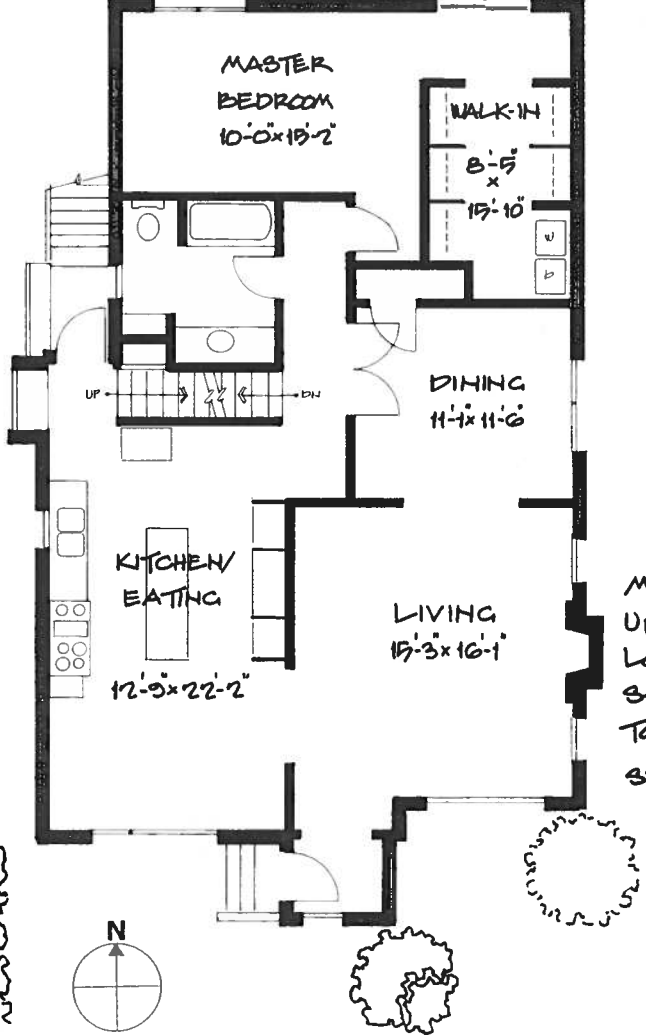

4089 West 15th. Ave.,
Vancouver, B.C.

UPPER FLOOR

LOWER FLOOR

Main Floor	1257
Upper Floor	512
Lower Floor	915
Studio	283
TOTAL:	2967 sq. ft.
Storage	401 sq. ft.

Schematics

Room sizes should be considered approximate. Measurements are a guideline only and subject to certification. If greater precision is required the purchaser MUST employ the service of a Registered Quantity Surveyor. E&OE Do not scale.