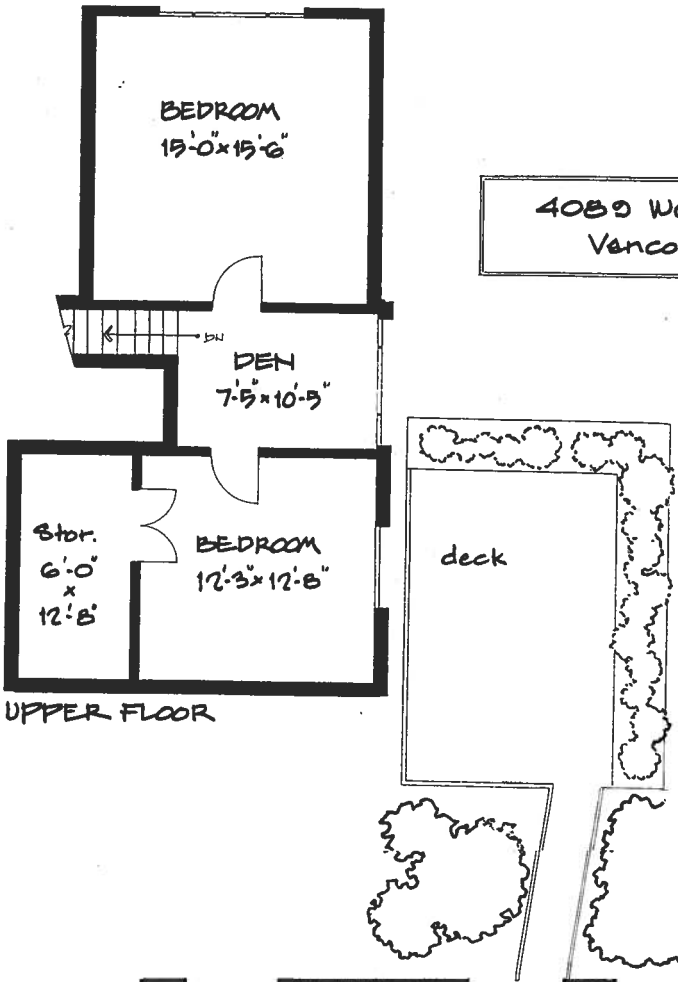

4089 West 15th. Ave.,
Vancouver, B.C.

UPPER FLOOR

LOWER FLOOR

Main Floor	1257
Upper Floor	512
Lower Floor	915
Studio	283
TOTAL:	2967 sq. ft.
Storage	401 sq. ft.

Schematics

Room sizes should be considered approximate. Measurements are a guideline only and subject to certification. If greater precision is required the purchaser MUST employ the service of a Registered Quantity Surveyor. E&OE Do not scale.