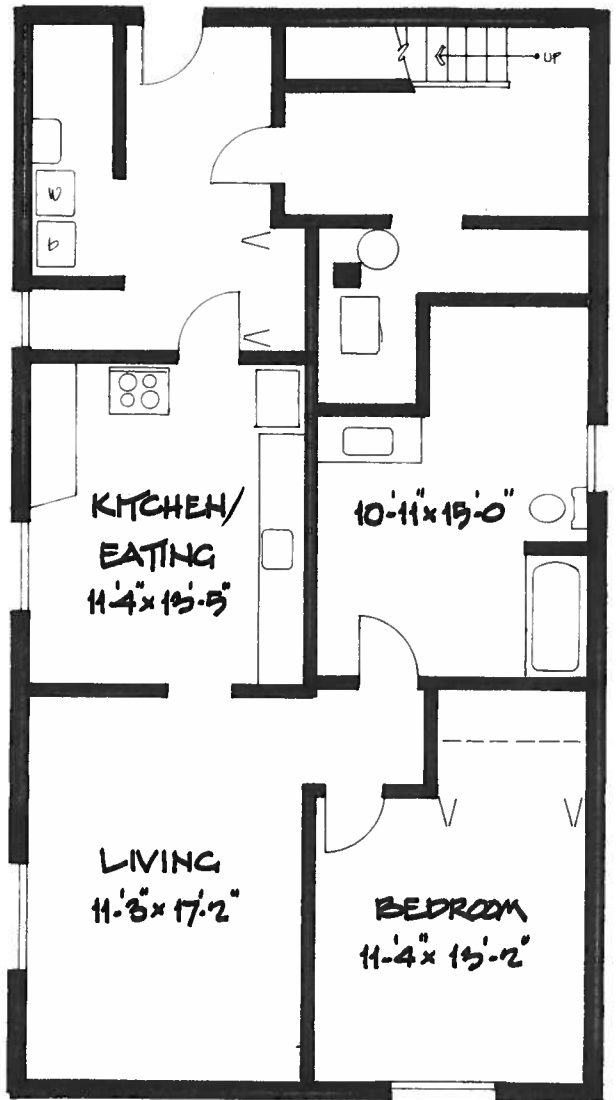

2135 West 47th. Ave.,
Vancouver, B.C.

LOWER FLOOR

Main Floor	1118
Lower Floor	1125
TOTAL:	<u>2243</u> sq. ft.

Schematics

Room sizes should be considered approximate. Measurements are a guideline only and subject to certification. If greater precision is required the purchaser MUST employ the service of a Registered Quantity Surveyor. E&OE. Do not scale