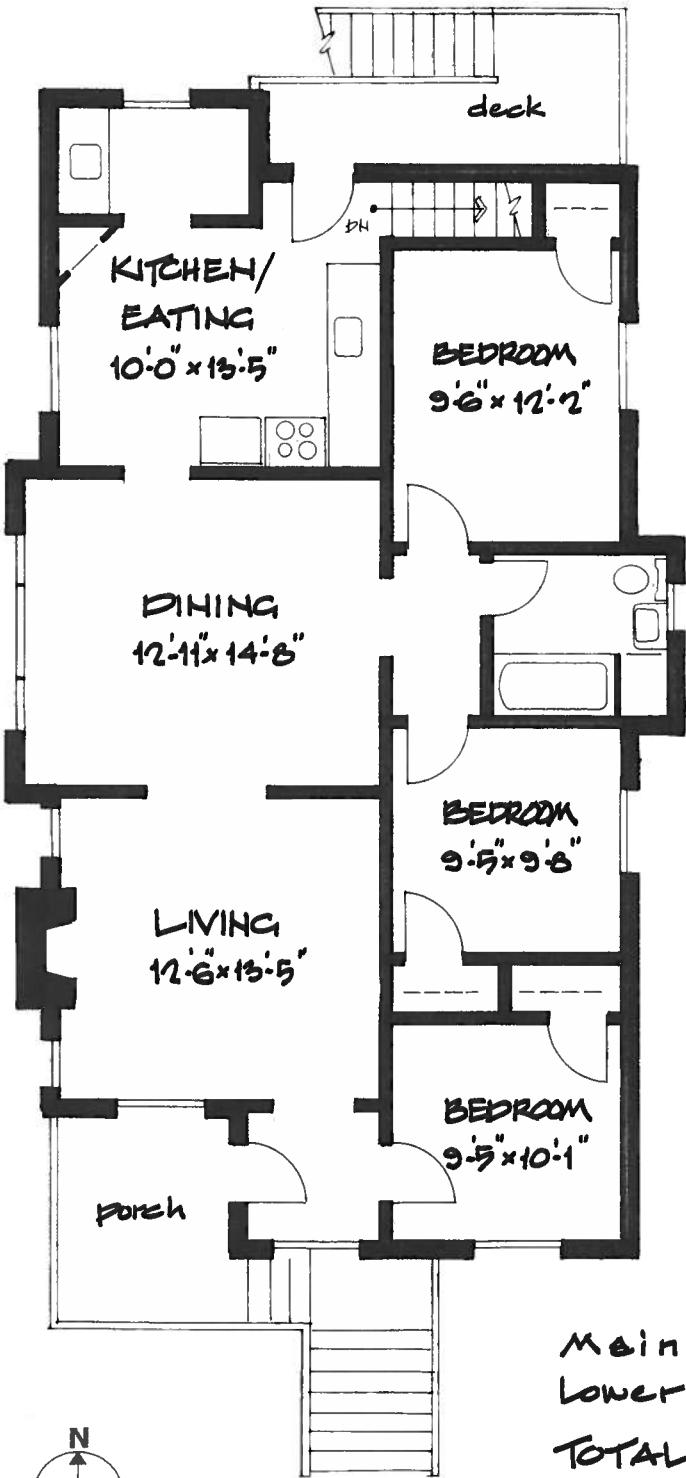

2135 West 47th. Ave.,
Vancouver, B.C.

LOWER FLOOR

Main Floor	1118
Lower Floor	1125
TOTAL:	<u>2243</u> sq. ft.

Schematics

Room sizes should be considered approximate. Measurements are a guideline only and subject to certification. If greater precision is required the purchaser MUST employ the service of a Registered Quantity Surveyor. E&OE. Do not scale